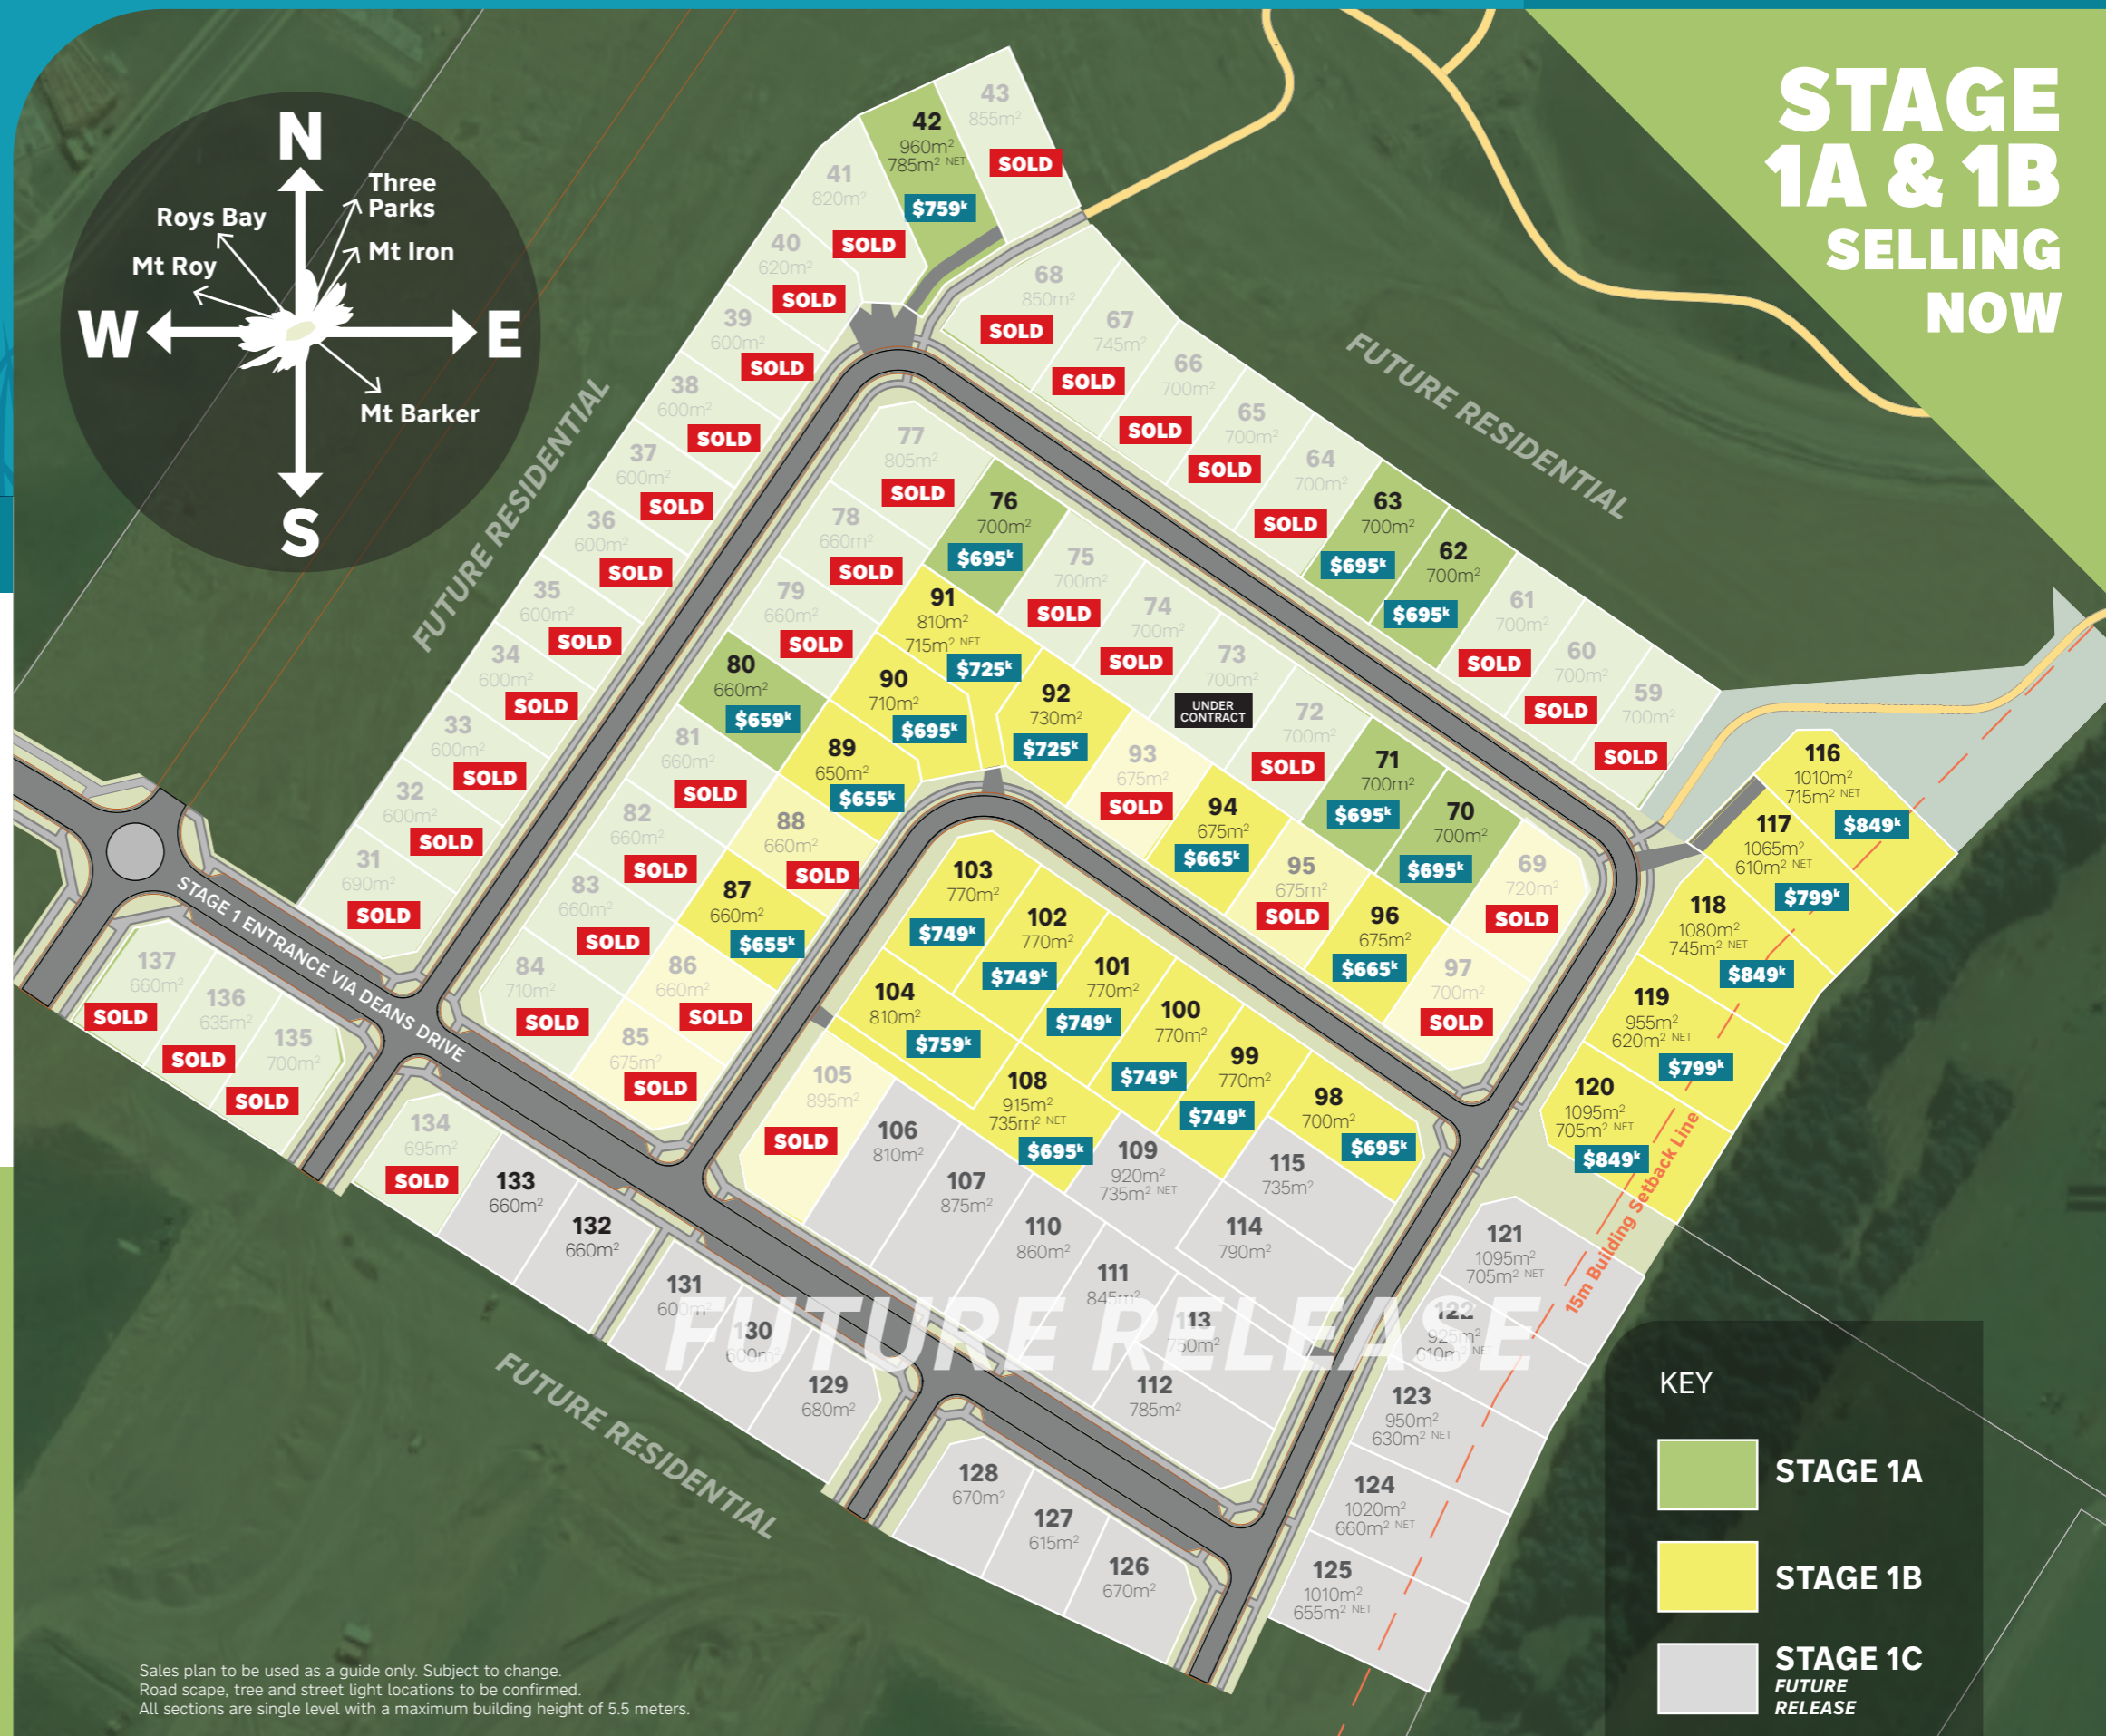

## WILLOWRIDGE DEVELOPMENTS LTD

A joint venture project with  
**ORCHARD ROAD HOLDINGS LIMITED**

Wanaka's newest residential sections are selling now! Act quickly to secure your site!

Sales plan to be used as a guide only. Subject to change. Road scape, tree and street light locations to be confirmed. All sections are single level with a maximum building height of 5.5 meters.