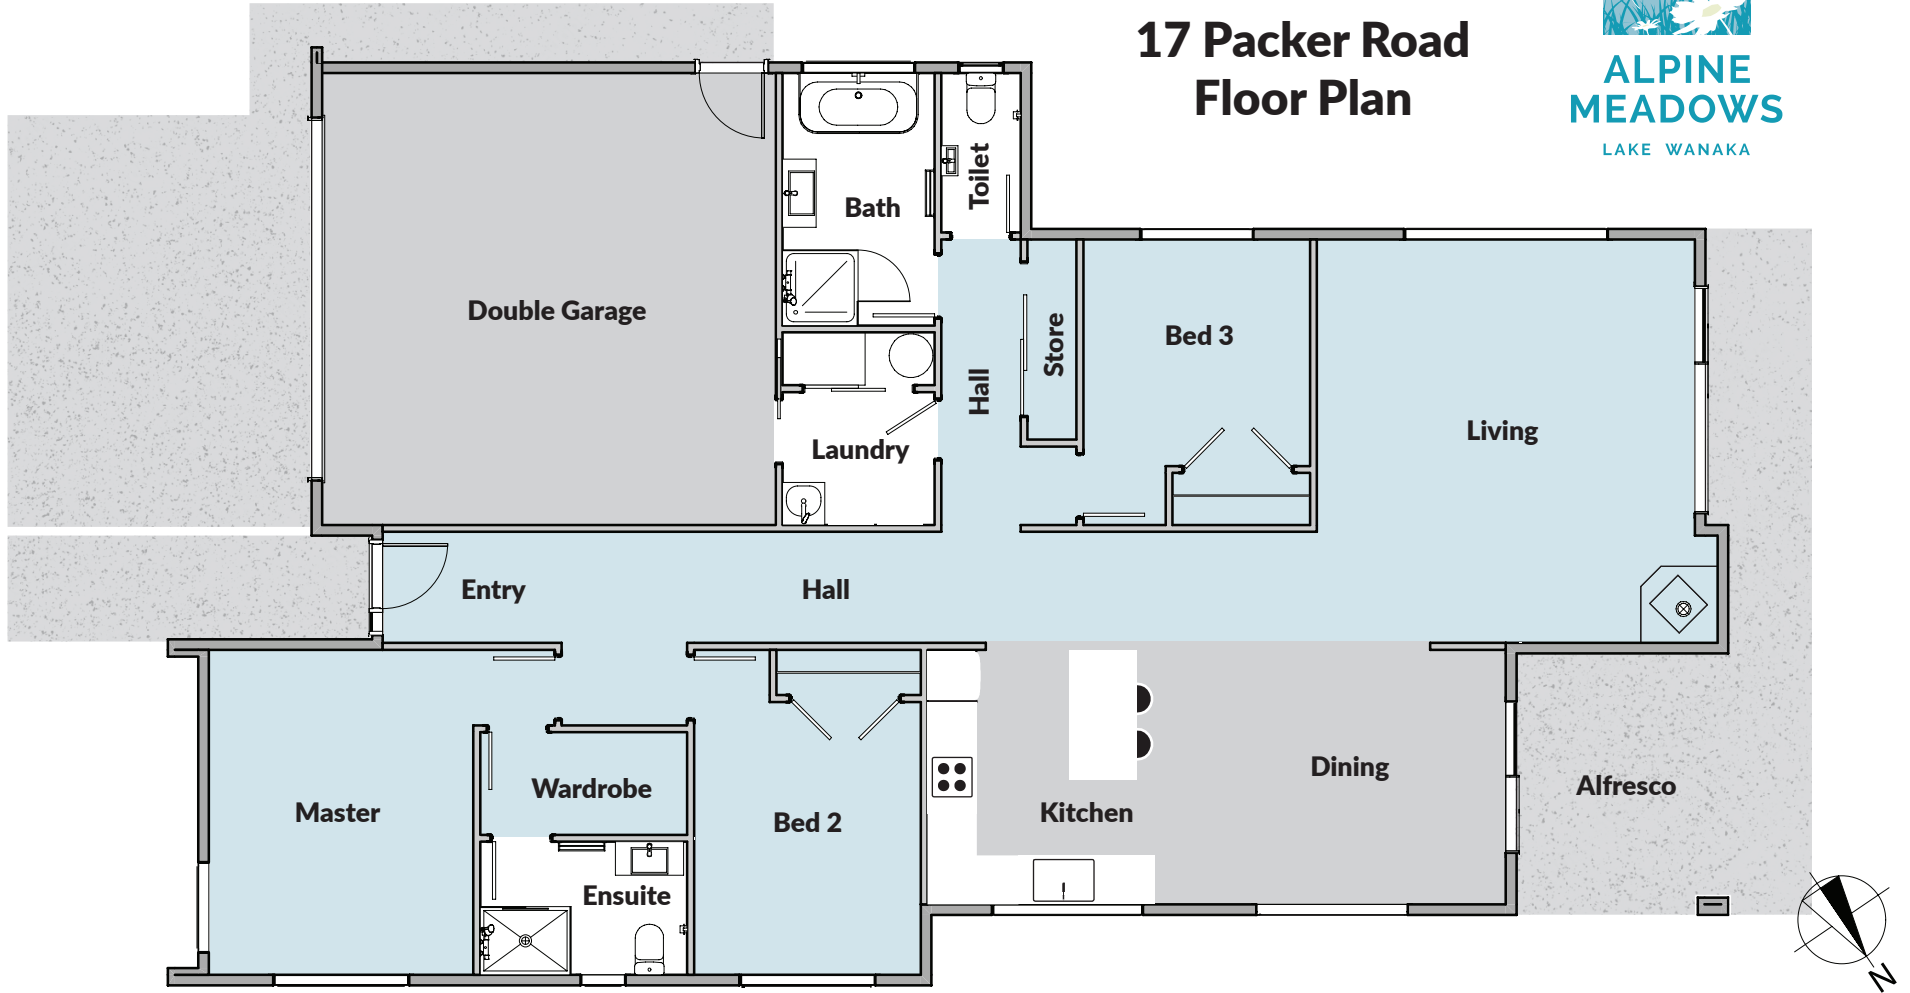

17 Packer Road Floor Plan

Double Garage

Bath

Toilet

Laundry

Hall

Store

Bed 3

Living

Entry

Hall

Master

Wardrobe

Ensuite

Bed 2

Kitchen

Dining

Alfresco